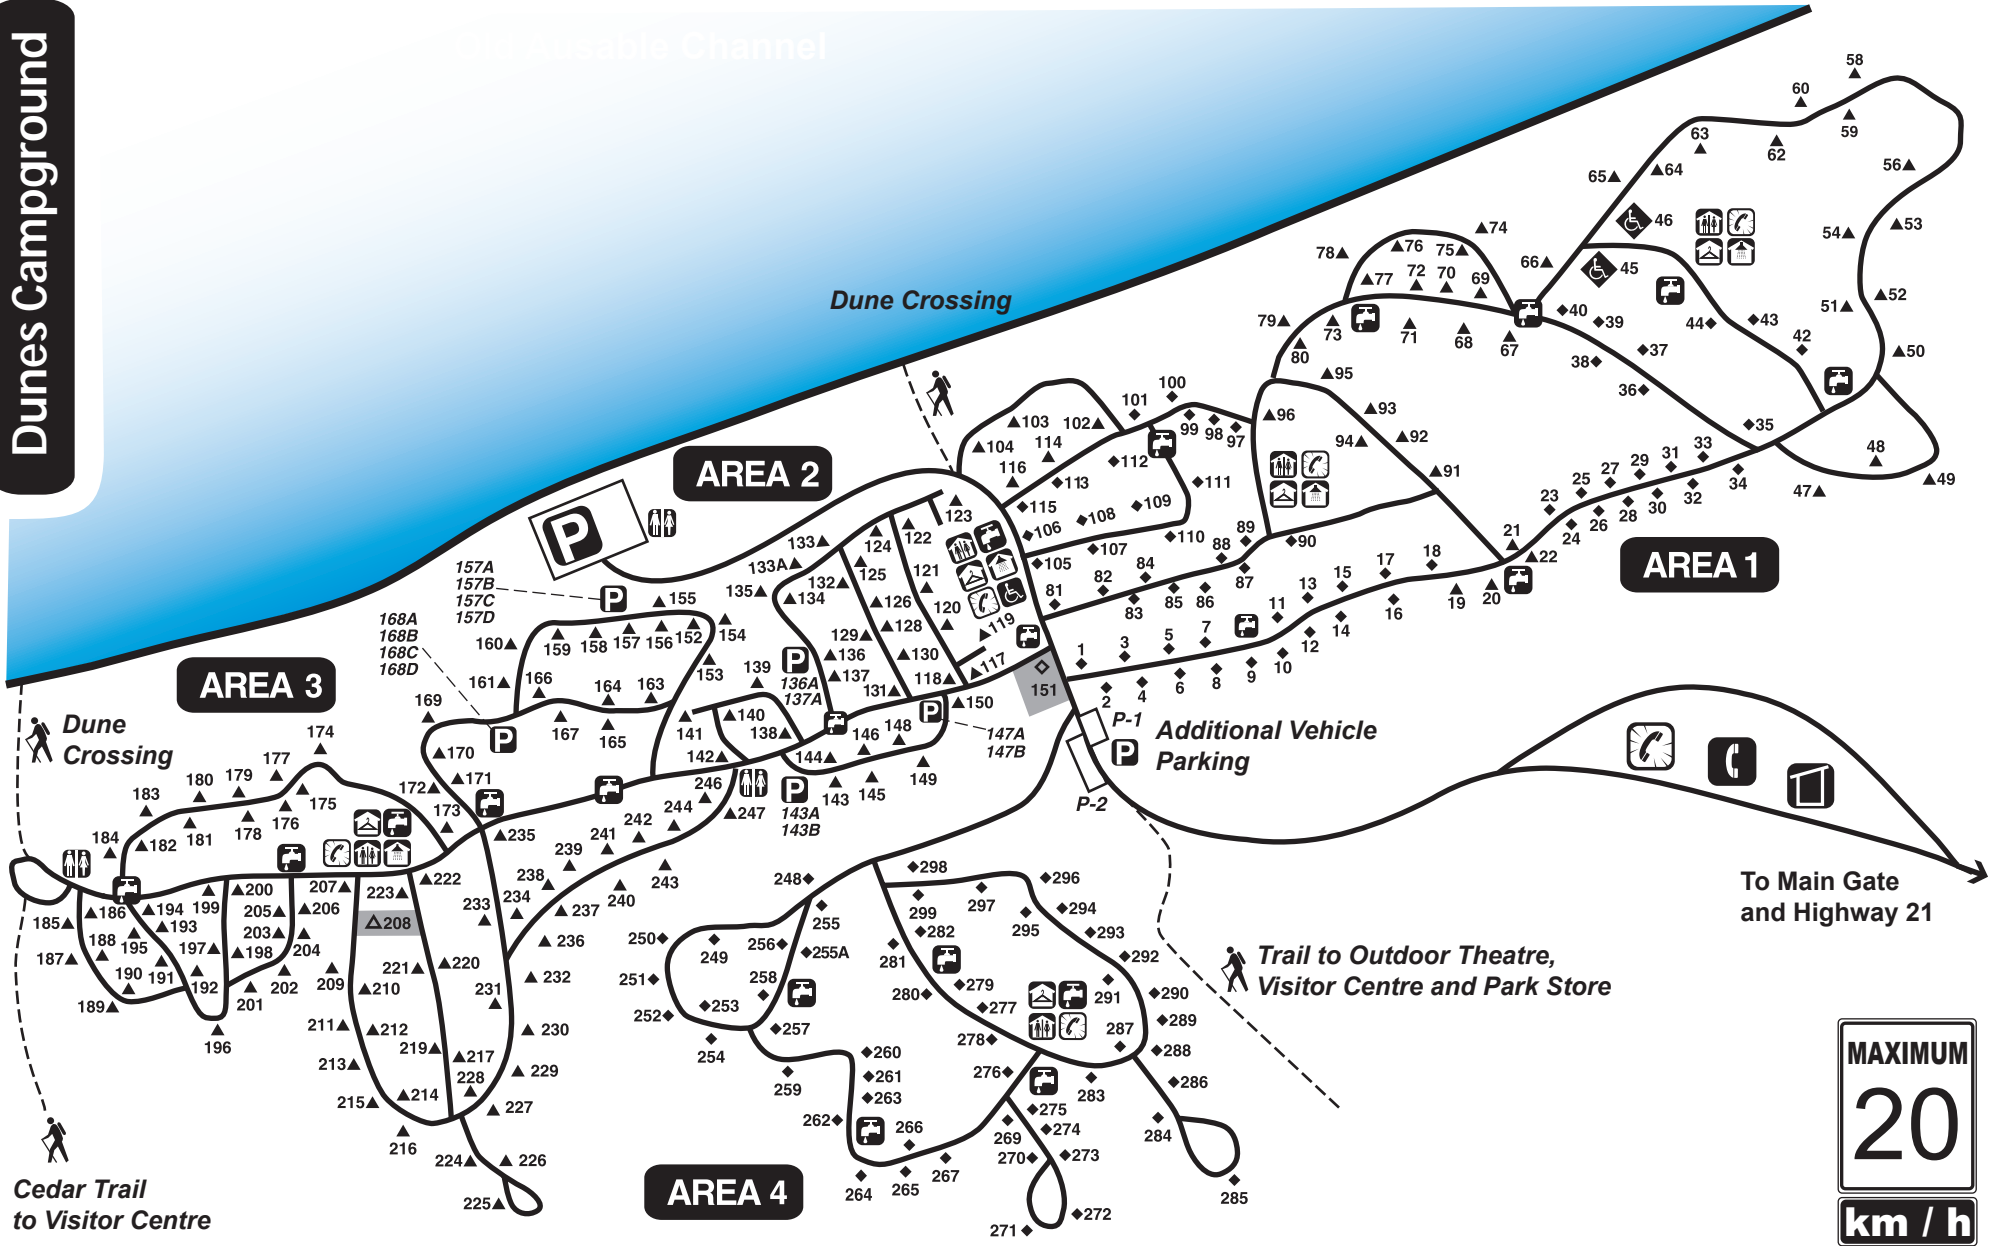

Dunes Campground

Washable Channel

Cedar Trail to Visitor Centre

To Main Gate and Highway 21

▲ Campsite	🚿 Showers	♿ Accessible Facility	🚶 Nature Trail
◆ Electric Campsite	🧺 Laundry	📞 Emergency Phone	🅑 Parking
△ Host Site	🚻 Washroom	☎ Pay Phone	
◇ Host Site (Electric)	🚽 Vault Toilet	🏢 Campground Office	
🚰 Drinking Water			