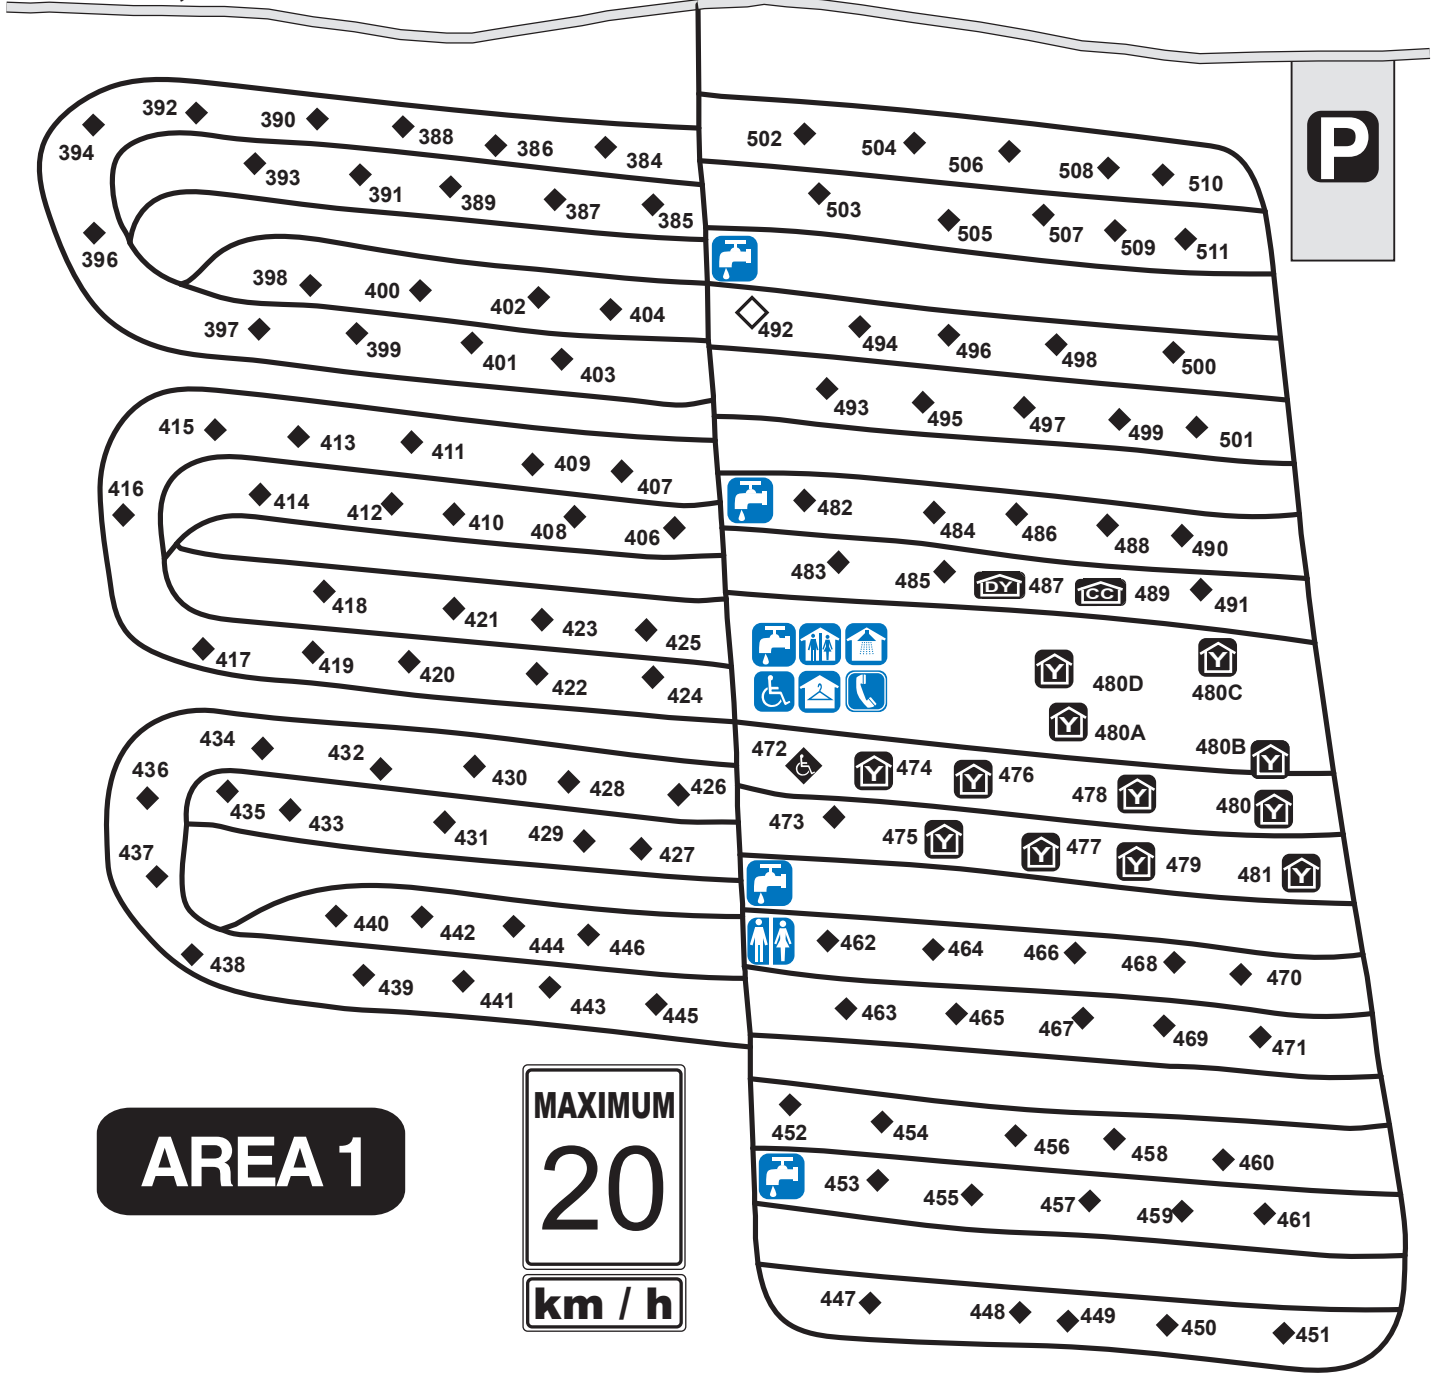

# Riverside Campground - Area 1 Sites 384 - 511

Copyright Queens Printer for Ontario 2017

## Old Ausable Channel

Exit Areas  
← 2, 3 & 4

**AREA 1**

MAXIMUM  
**20**  
km / h

Campsite	Electric Campsite	Yurt	Deluxe Yurt
Camp Cabin	Host Site (Electric)	Accessible Facility	Drinking Water
Washroom	Vault Toilet	Showers	Laundry
Park Phone	Nature Trail	Visitor Centre	Parking